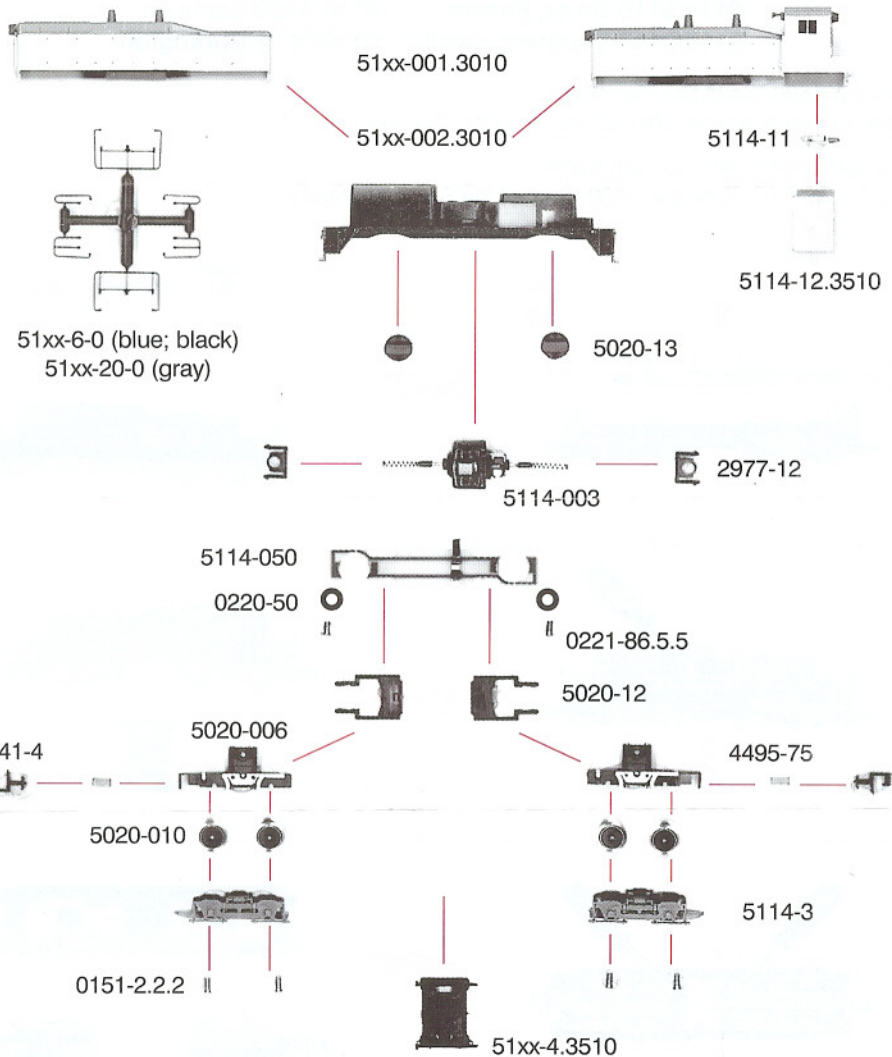

# ARNOLD® RIVAROSSI

5114/5116 Union Pacific

5118/5120 Santa Fe

5115/5117 Southern Pacific

5119/5121 Burlington

5115 SW 1500 "Cow" Southern Pacific

Diesel locomotive type SW 1500 "Cow" of the Southern Pacific

5117 SW 1500 "Calf" Southern Pacific

Diesel locomotive type SW 1500 "Calf" of the Southern Pacific